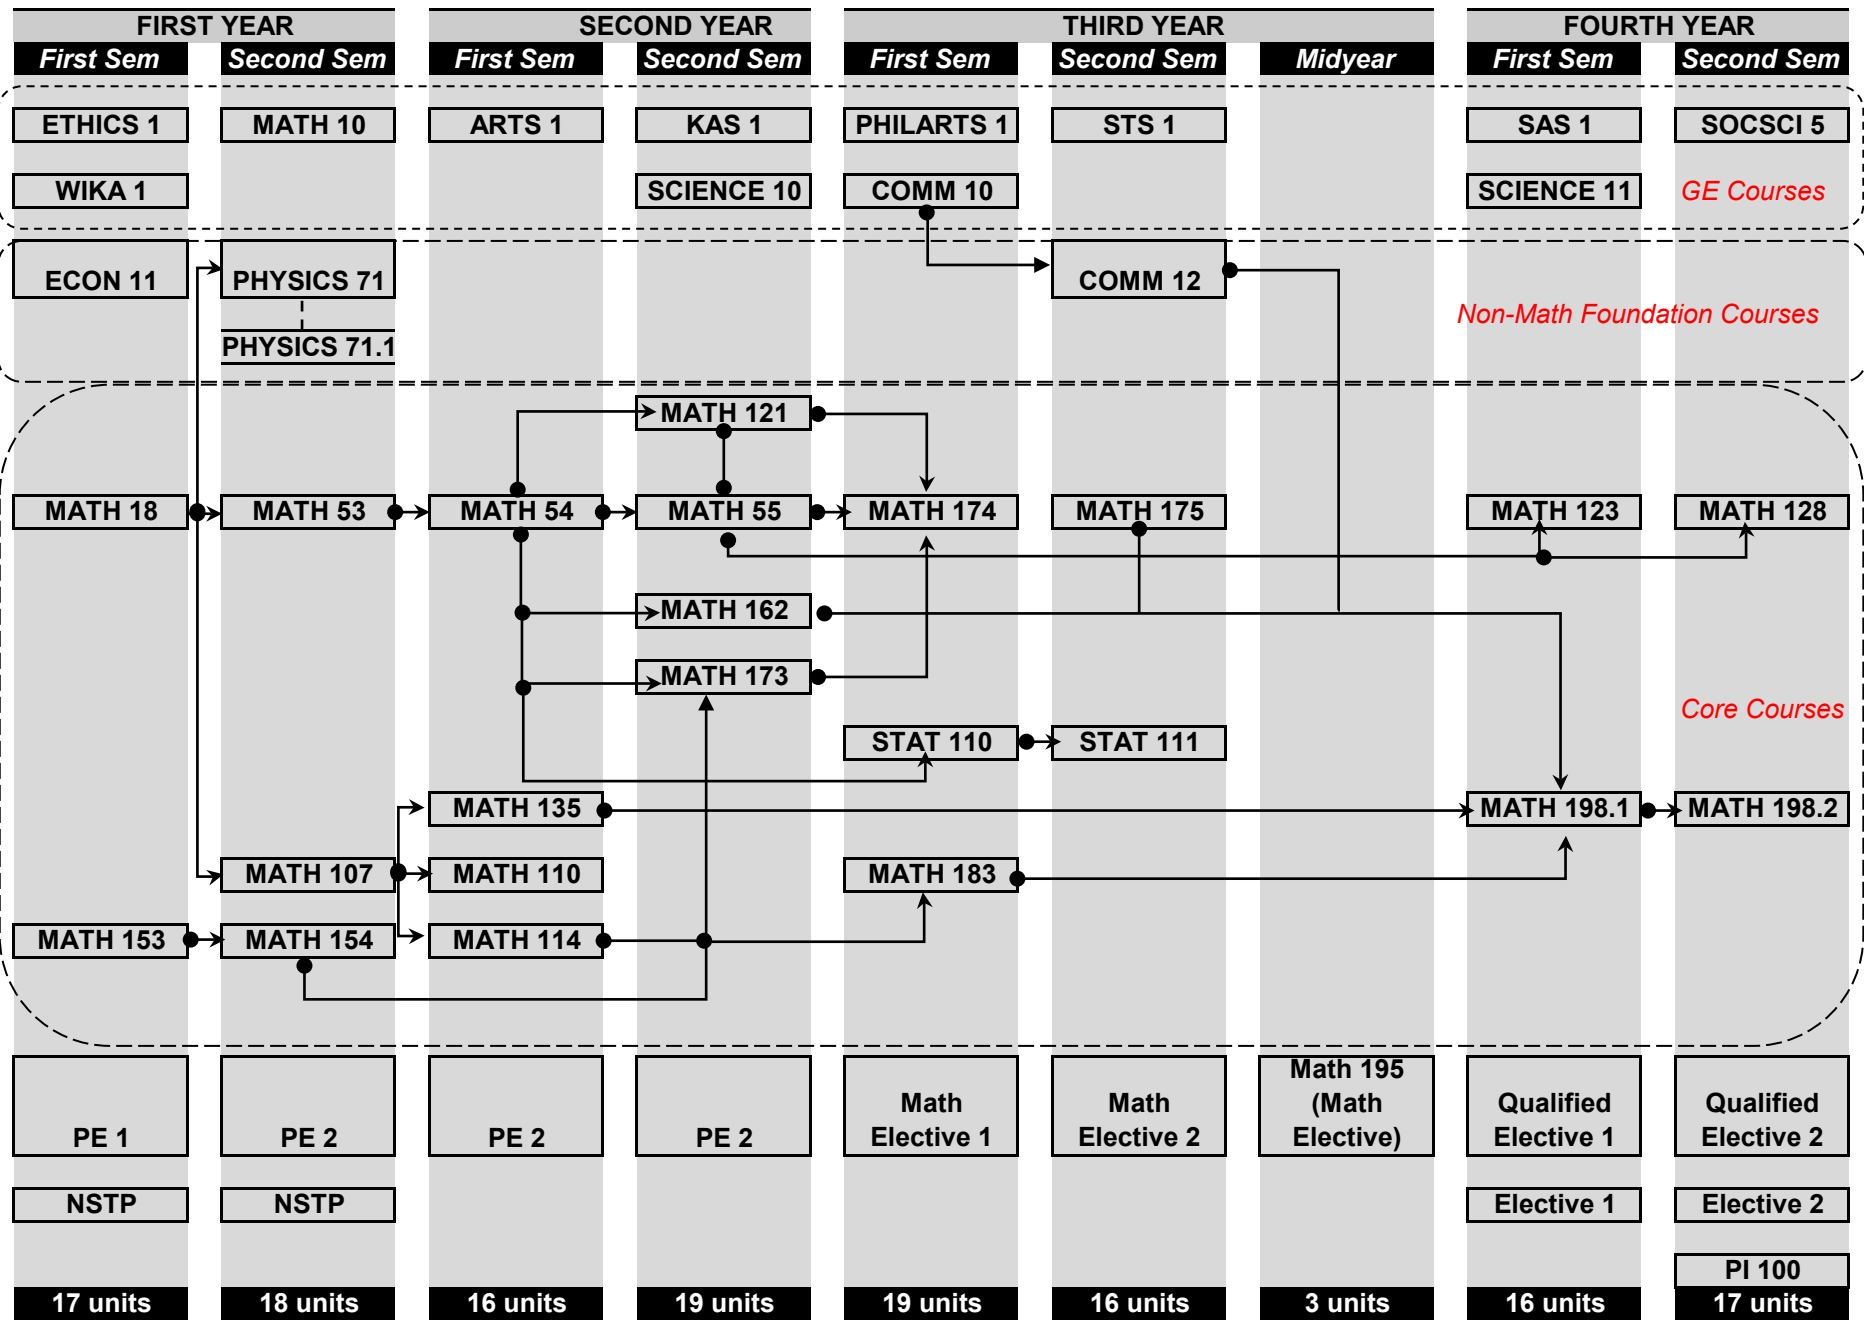

Flowchart of 2022 Bachelor of Science in Applied Mathematics Curriculum

Total: 141 units